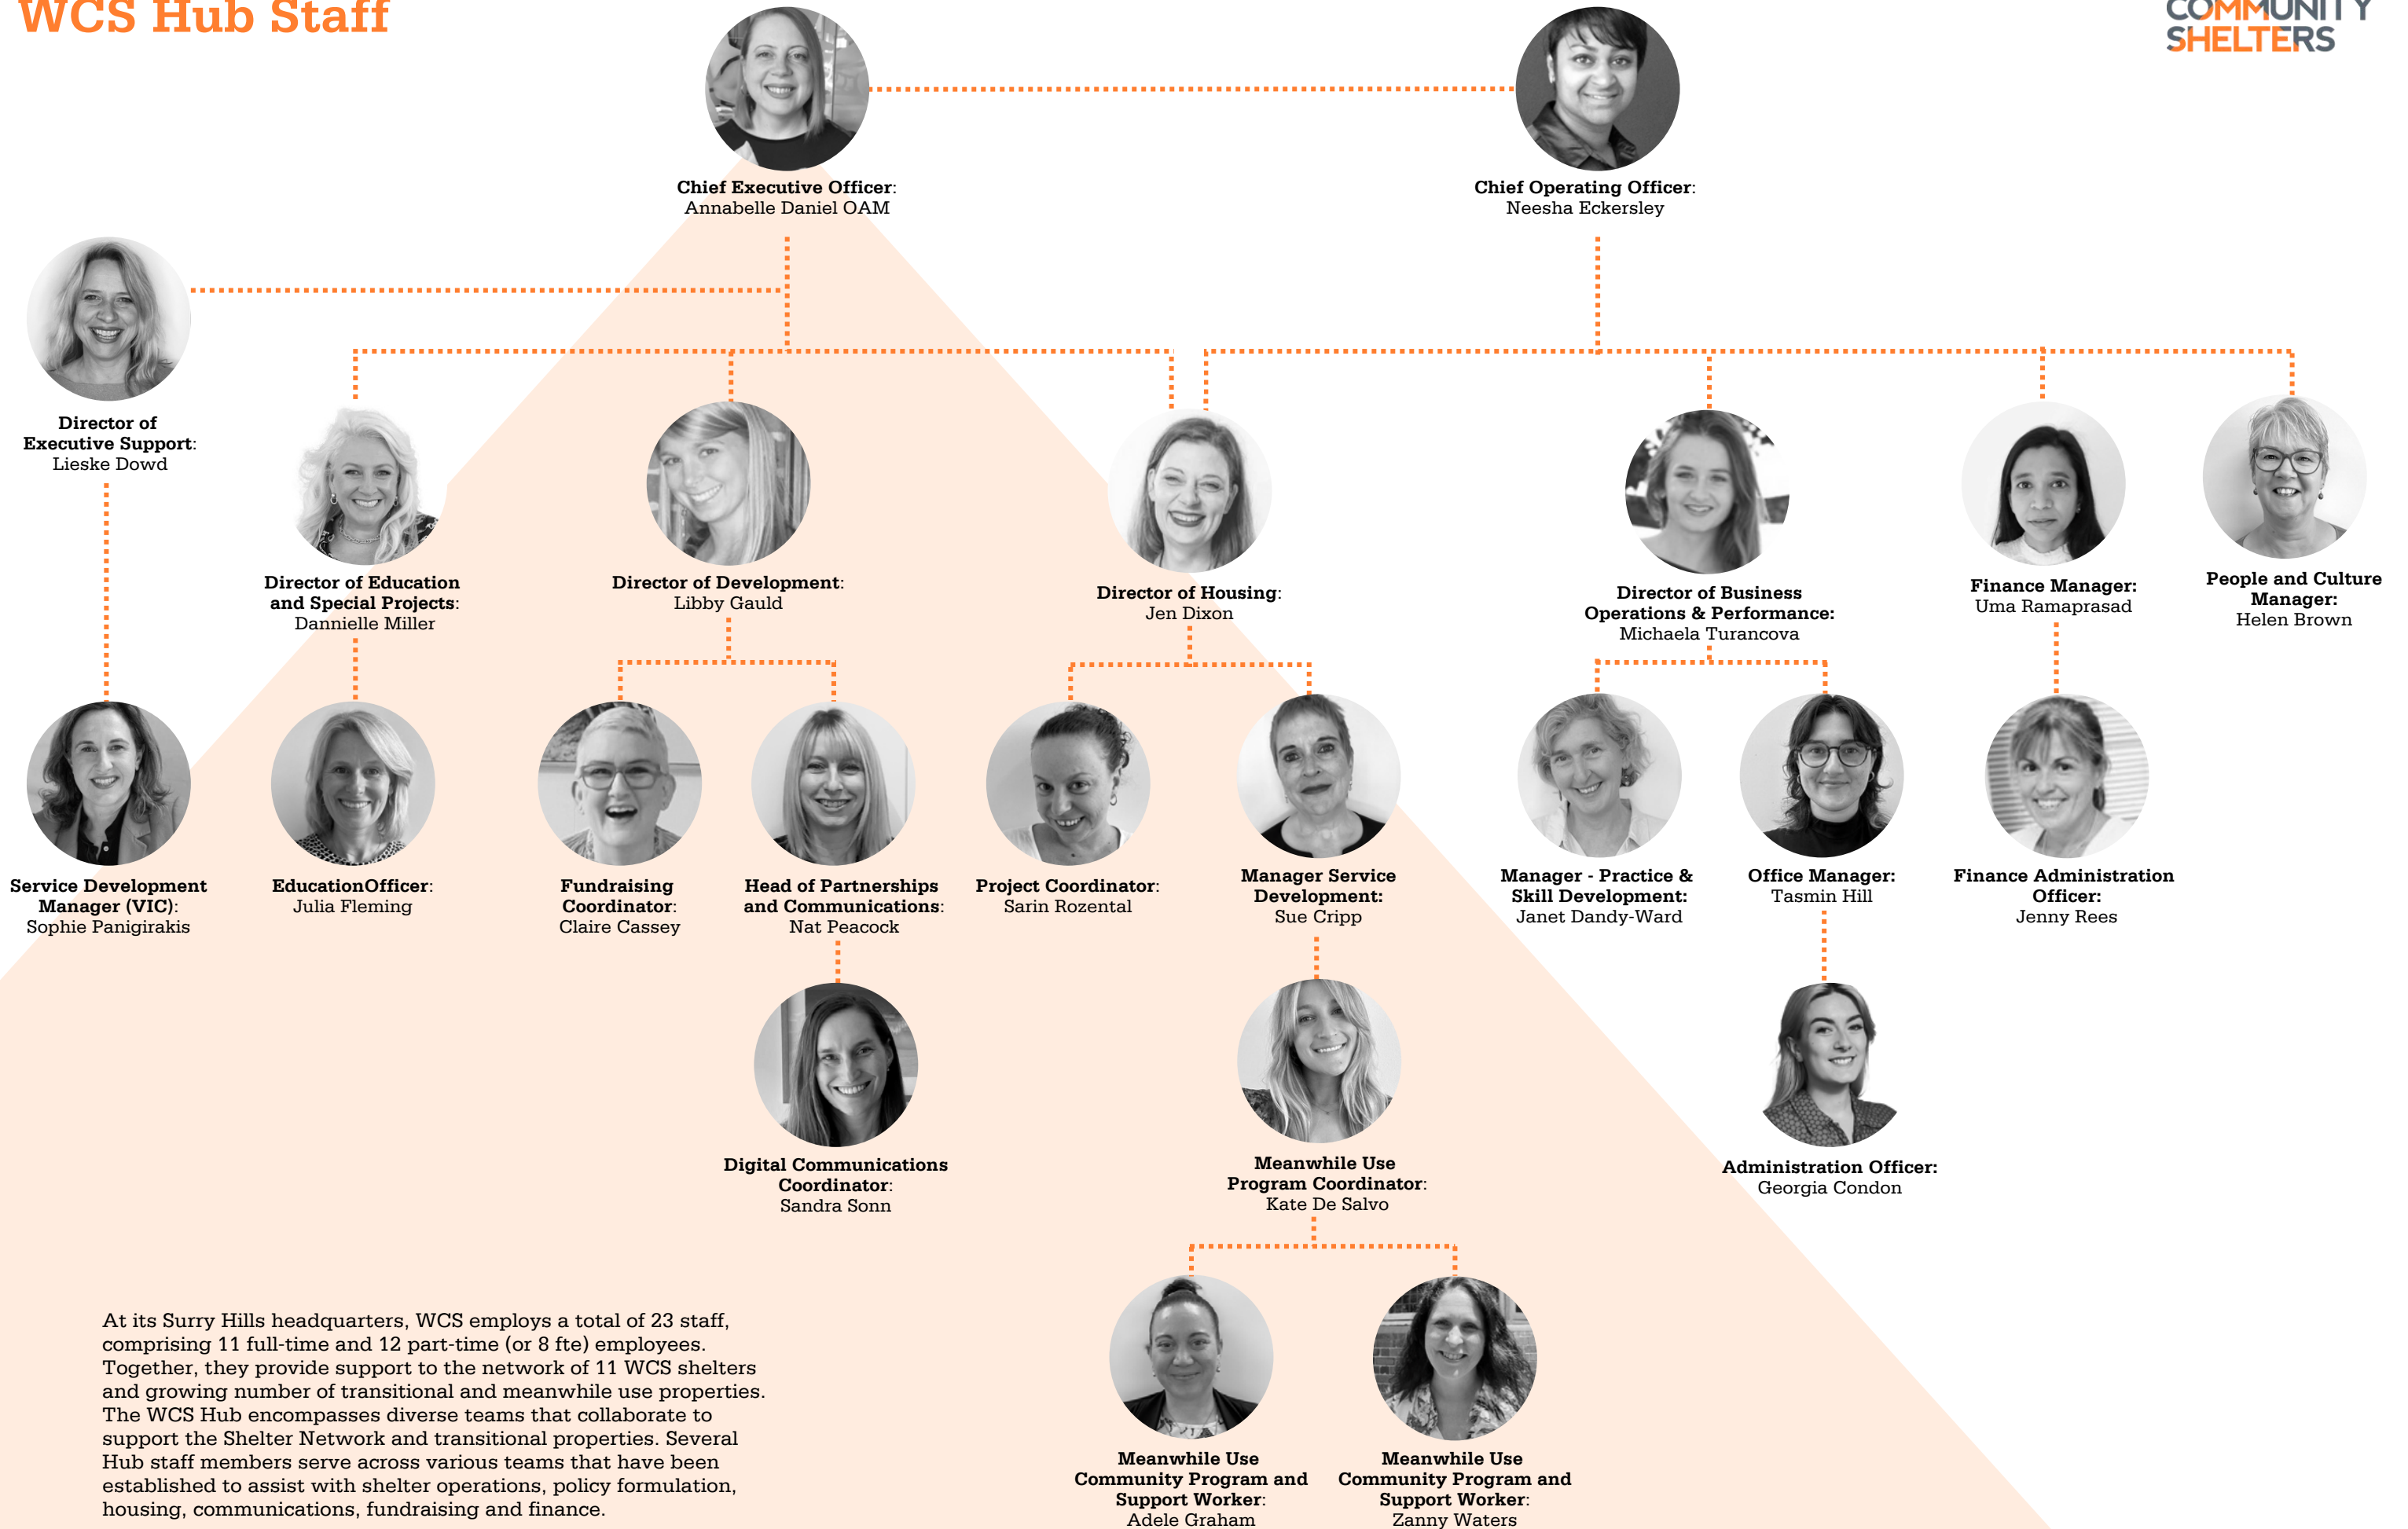

PEOPLE & STRUCTURE
WCS Hub Staff

At its Surry Hills headquarters, WCS employs a total of 23 staff, comprising 11 full-time and 12 part-time (or 8 fte) employees. Together, they provide support to the network of 11 WCS shelters and growing number of transitional and meanwhile use properties. The WCS Hub encompasses diverse teams that collaborate to support the Shelter Network and transitional properties. Several Hub staff members serve across various teams that have been established to assist with shelter operations, policy formulation, housing, communications, fundraising and finance.